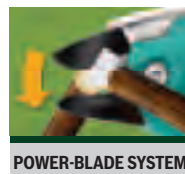

'Power-Blade System'
The trigger system specially developed by Bosch combined with the bypass cutting system consists of a fixed guiding blade without sharp edges and an extra-sharp, moving blade positioned further back. It prevents unintentional cuts and allows for a safe, superbly smooth and fibre-free cutting result.