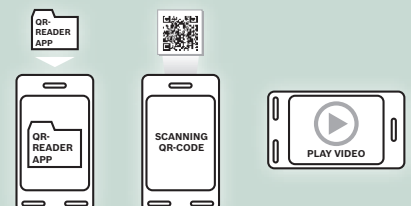

Experience Bosch with multimedia!

This Bosch catalogue not only provides you with printed information. The small code squares – known as QR codes – can be scanned using a web-enabled smartphone. This will deliver moving pictures from the Bosch catalogue directly to your mobile. With interesting product information and application examples. Give it a try!