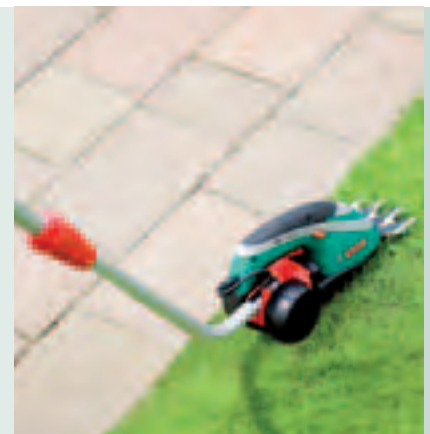

Hand mowers

Accessory	Grass box 38 cm
Part No.	0 600 886 160
EAN code	3165140.251051
Suitable for	AHM 38 G

Lawn raker

Accessory	Spring steel tines
Part No.	F 016 800 285
EAN code	3165140.515856
Suitable for	ALR 900