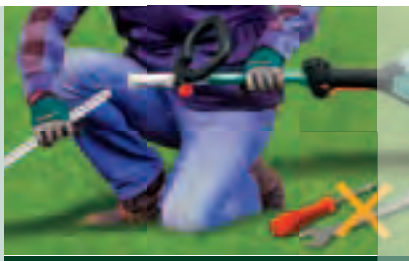

EFFORTLESS

Quick attachment change
No tools are needed to switch between applications.