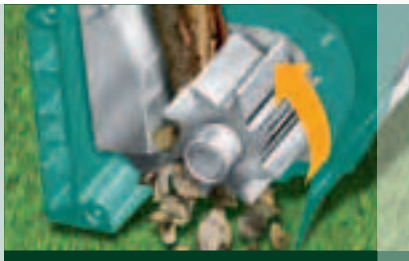

DRUM-CUT SYSTEM

'Drum-Cut System'
With a powerful 2500 W 'High-Power' motor, the drum cutting system delivers an impressive material throughput of up to 175 kg/h.