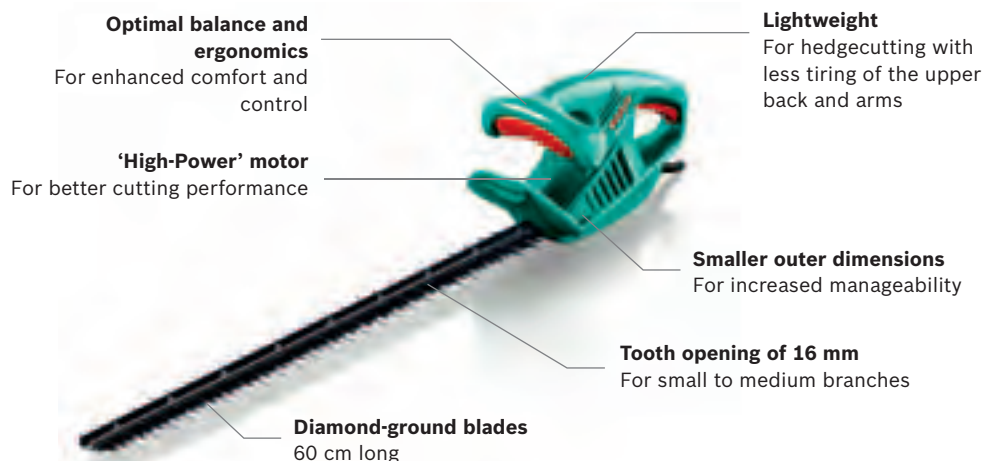

Maximum performance
700 W motor and a newly-designed blade with sawing function and 34 mm tooth opening.

AHS 60-26 hedgecutter.

Less weight and more power, ideal for mid-sized hedges.

This nifty hedgecutter weighs up to 10% less than previous models – so it takes the strain off your arms and back. With its multi-position handle and compact size, the AHS 60-26 takes the sweat out of handling medium-sized hedges. **Also available with different blade lengths – see pages 34–35.**

Blade tip protector
For easy cutting along the edges of walls and paths.

AHS 60-16 hedgecutter.

Lightweight and powerful for convenient hedgecutting.

This compact, lightweight hedgecutter is a true gem that's perfect for small to medium hedges. It is ergonomically designed to be comfortable to use in any position. Its high speed motor and powerful 16 mm tooth opening give you outstanding cutting performance. Which all means that tidying up your hedge takes a lot less effort.

Also available with different blade lengths – see pages 34–35.

Convenience
A well-balanced tool with ergonomic handles to ensure a more comfortable working position.

Effortless handling
Lightweight hedgecutter, designed to put less strain on your arms and back.