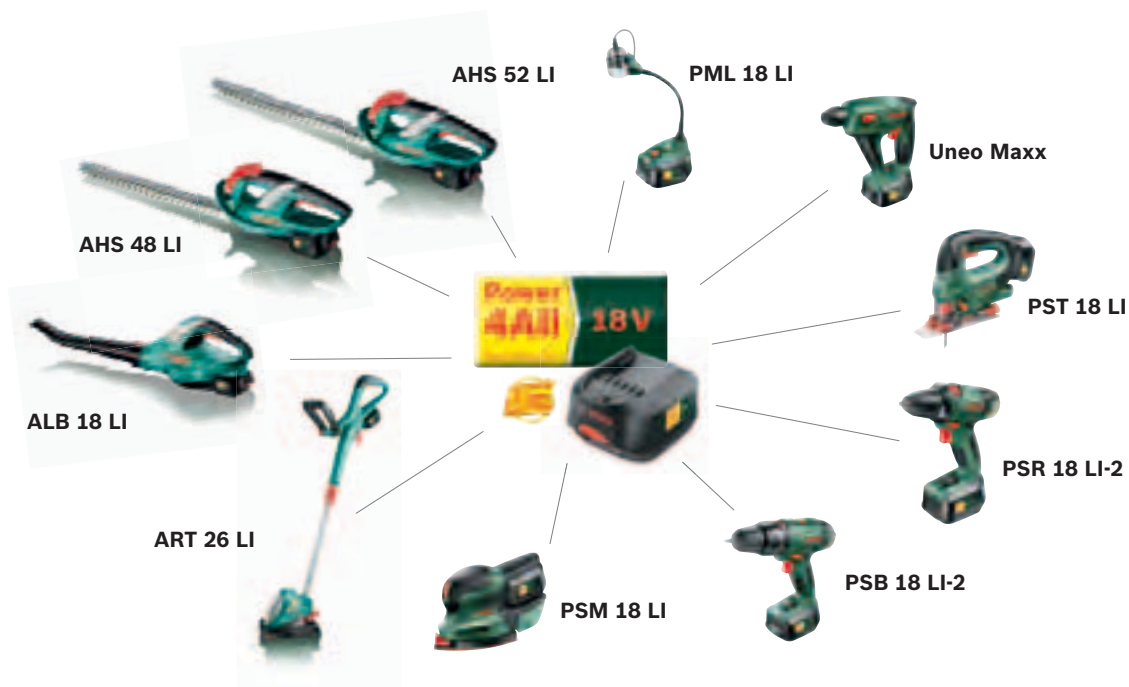

Delivering greater power with zero emissions, the 36 V range provides a real battery alternative to petrol and electric garden tools. With longer run times between charges (compared to NiCd batteries), no extension leads, fumes, petrol or pull cords to worry about, Bosch's 36 V lithium-ion technology really delivers. Providing full power at all times without any gradual power loss, the range offers a level of performance not traditionally associated with products of a similar size and weight.

18 Volt.

One battery fits all. Now there's a good idea ...

All the tools in the new Bosch Power4All system use exactly the same lithium-ion technology rechargeable battery. So no matter how many tools in the range you buy, you'll only ever need to invest in one battery and charger. Which is easier on your pocket, and means you won't have to find storage space for lots of chargers. Alternatively you can have many batteries for uninterrupted work. The single, powerful, 18 V battery fits all cordless tools in the Power4All system, including grass trimmers, hedgecutters, drills/drivers, combi drills, rotary hammers, jigsaws and sanders.

PSR 18 LI-2 cordless 2-speed drill/driver

Power and endurance in your hand.

- ▶ Most handy tool in its class due to particularly lightweight, compact design
- ▶ 2-speed high-performance planetary gearbox with superior lifetime and the best power transfer
- ▶ Drives up to 300 screws non-stop with one full battery charge