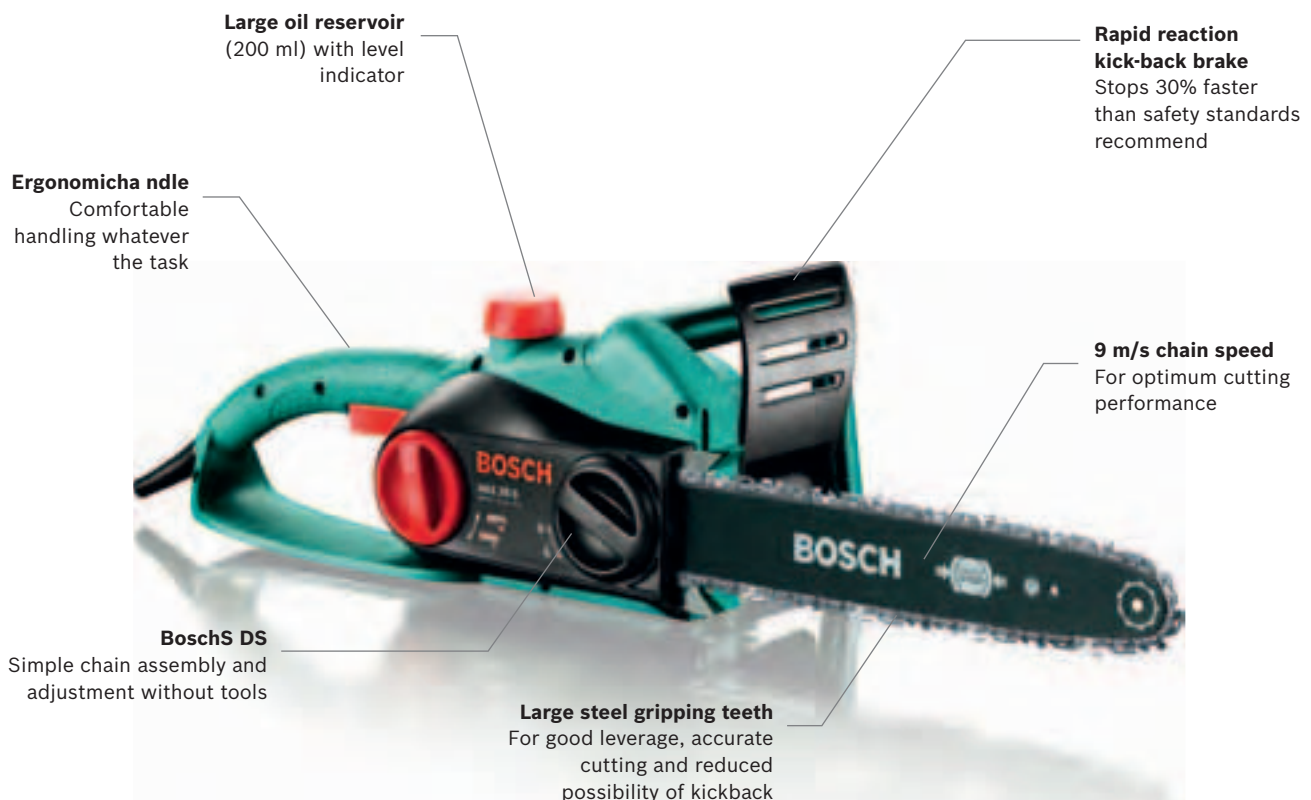

Freedom

Cordless lithium-ion power delivers over 100 cuts in 10 x 10 cm pine wood with one battery charge.

Quick start

No untangling cables, no petrol start up hassle – always ready to use.

Powerful

Efficient high performance battery that copes with any task around your garden.

AKE 35 S electric chainsaw.

Powerful and safe.

This chainsaw has a chain speed of up to 9 m/s for fast and precise cutting of wood up to 35 cm in diameter. It has a kick back brake that stops in under 0.1 seconds for ultimate user safety and is perfectly balanced for comfortable working in any position. It also has the practical Bosch SDS tool-free system and automatic oil lubrication to minimise wear and tear on the chain. **For our full range of electric chainsaws please see page 48.**

SDS system for tool-free changing and tensioning of the chain.

AKE 40-19 S chainsaw.

Incredibly fast.

The AKE 40-19 S electric chainsaw features simple, tool-free chain assembly and tensioning. The kick-back brake operates in less than 0.1 second, disabling the chainsaw almost instantaneously. The large steel gripping teeth allow for good leverage, accurate cutting and reduced possibility of kick-back. **Also available with a 35 cm barlength – see pages 48–49.**