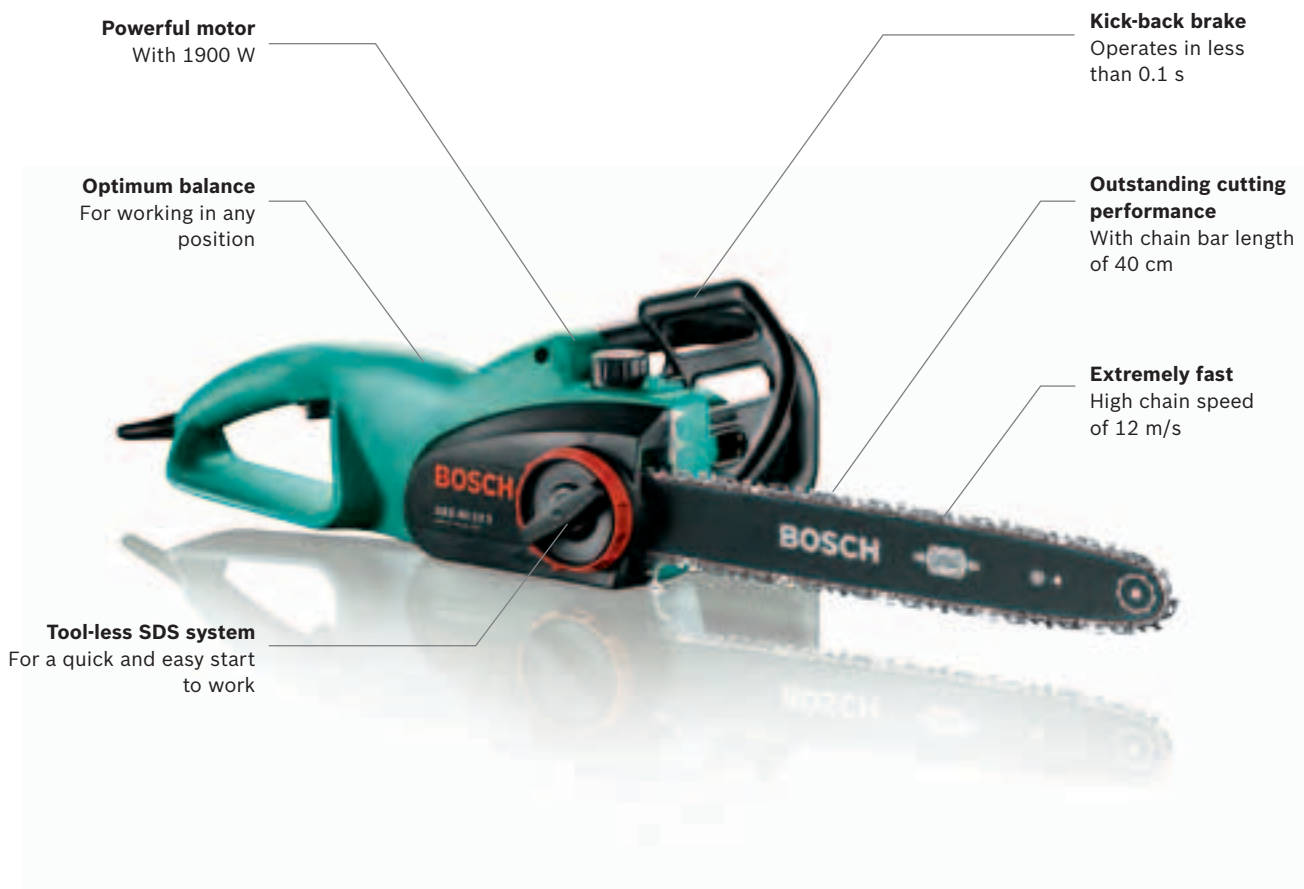

FREQUENT USE

Sharper for longer

Three layer chrome coated chain for a long service life even with frequent use.

Top performance

The high torque 1800 W motor delivers optimum power and a fast chain speed.

Easy to use

SDS system for tool-free changing and tensioning of the chain.

AKE 40-19 S chainsaw.

Incredibly fast.

The AKE 40-19 S electric chainsaw features simple, tool-free chain assembly and tensioning. The kick-back brake operates in less than 0.1 second, disabling the chainsaw almost instantaneously. The large steel gripping teeth allow for good leverage, accurate cutting and reduced possibility of kick-back. **Also available with a 35 cm barlength – see pages 48–49.**