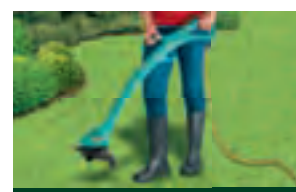

Powerful

Ideal for edging and use in medium and large gardens including overgrown areas. The powerful 500 W motor and 30 cm cutting width delivers an all-round performance.

Convenient

Maintaining optimum line length is easy – simply tap on the ground to control line feed. Spool replacement is convenient and sealed spools prevent tangling.

Versatile

Two spools, one for normal grass and one with extra-strong line for more stubborn growth.

ART 26 Easytrim grass trimmer.

Lightweight design takes the strain out of trimming.

This electric grass trimmer comes with a powerful 300 W motor, ideal for all your basic trimming needs. Work without straining thanks to the 100 cm shaft and secondary handle that lets you trim your lawn in a variety of working positions. The ART 26 Easytrim offers a 26 cm cutting diameter and features a convenient pro tap spool with a standard trimmer line for most garden conditions. **Also available with a 23 cm cutting diameter. See page 23 for more details.**

CONVENIENT

Convenient
Simply tap on the ground to feed through the 4 meters of trimmer line. Spools are quick and easy to replace when finished and sealed spools prevent tangling.

LIGHTWEIGHT

Lightweight
Only 1.8 kg for easy, ergonomic handling without tiring the arms.