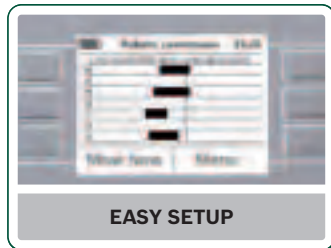

2. Set the mowing times and days of the week.