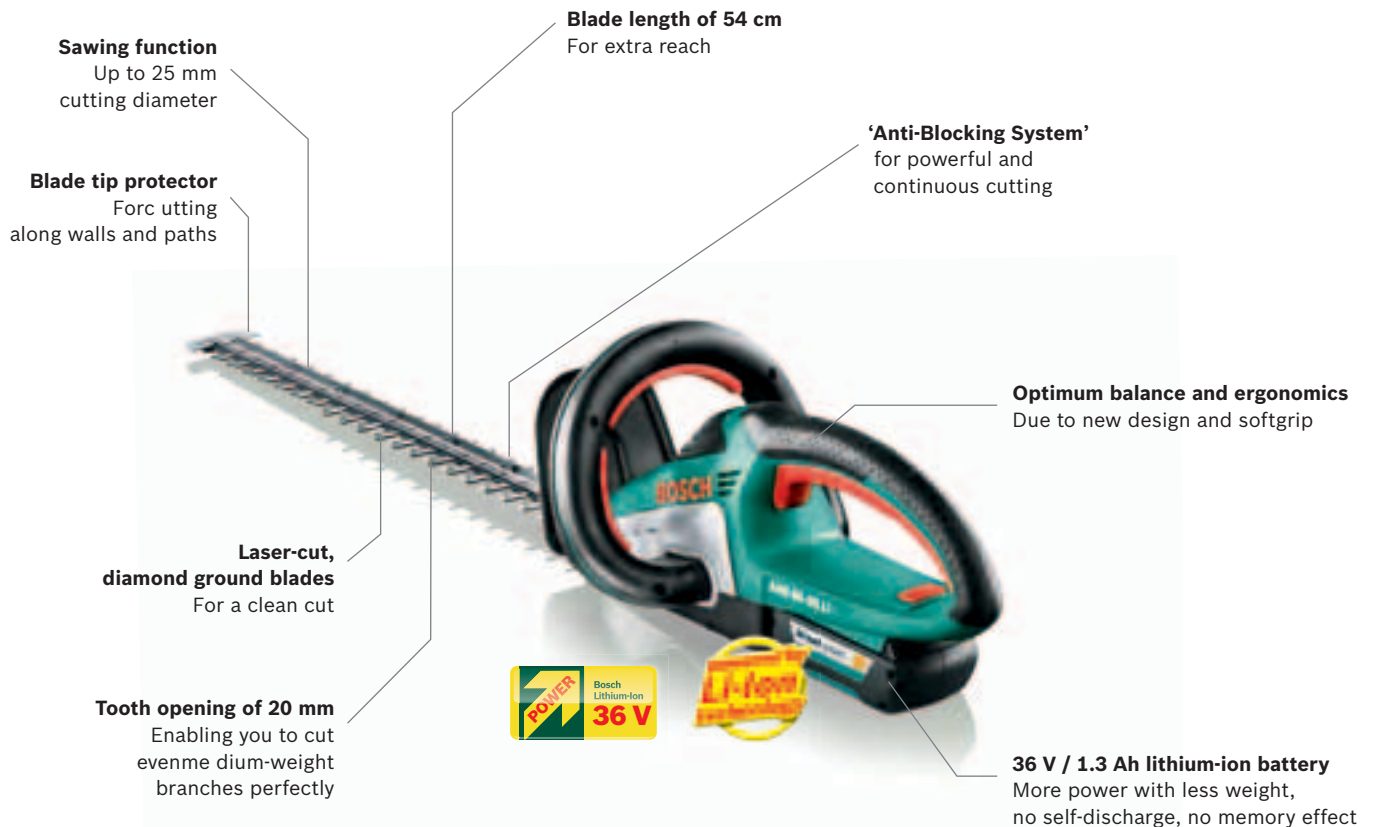

Shrub shearing has never been easier. Our ASB 10,8 LI shrub shear weighs in at just 900 g, giving you complete control to shape your shrubs and young hedges in exactly the way you want them. Its balanced design makes it highly manoeuvrable, and our 'Anti-Blocking System' lets you cut continuously without stalling.

Lightweight

Weight of only 900 g for effortless cutting of bushes and small leafed hedges.

ANTI-BLOCKING SYSTEM

Powerful

Compact and manoeuvrable tool with 'Anti-Blocking System' that reverses the blade action for extra cutting and virtually no stalling.

Always ready to use

Lithium-ion powered tool with integrated battery status indicator delivers up to 100 mins run time.

AHS 54-20 LI cordless hedgecutter.

Cordless mobility and maximum power.

This cordless hedgecutter makes work easier for you. Thanks to its lithium-ion technology, it's durable and is not dependent on a plug socket. It weighs only 3.5 kg and is ergonomically balanced. This means you can cut in any position without getting tired. Its 'Anti-Blocking System' and diamond ground steel blade guarantee a powerful cut.

This cordless hedgecutter ends the hassle of untangling and the risk of cutting the cable. Ergonomically balanced and weighing only 2.3 kg, it enables you to cut in any position with minimum effort. Its 'Anti-Blocking System' ensures a continuous cutting performance. **Also available with different blade lengths – see pages 34–35.**