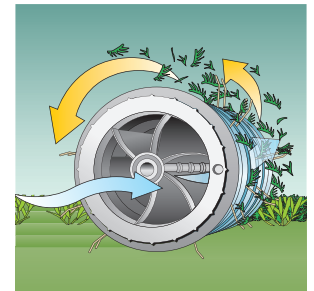

CUTS UP TO THE EDGE

Cutting edge precision
Sharpened blade and grass combs combine to deliver clean, close-up cutting.

ALR 900 lawn raker.

Thorough moss removal and aeration.

Your lawn will only flourish if you regularly free it from moss and leaves. You can remove both of these using the Bosch lawn raker by setting its 10 spring steel tines to the corresponding height from -5 mm to gently comb out thatch without damaging the grass to +10 mm to collect leaves. The 'Jet-Collect System' creates an airflow to blast everything into the collection box, therefore preventing annoying blockages.