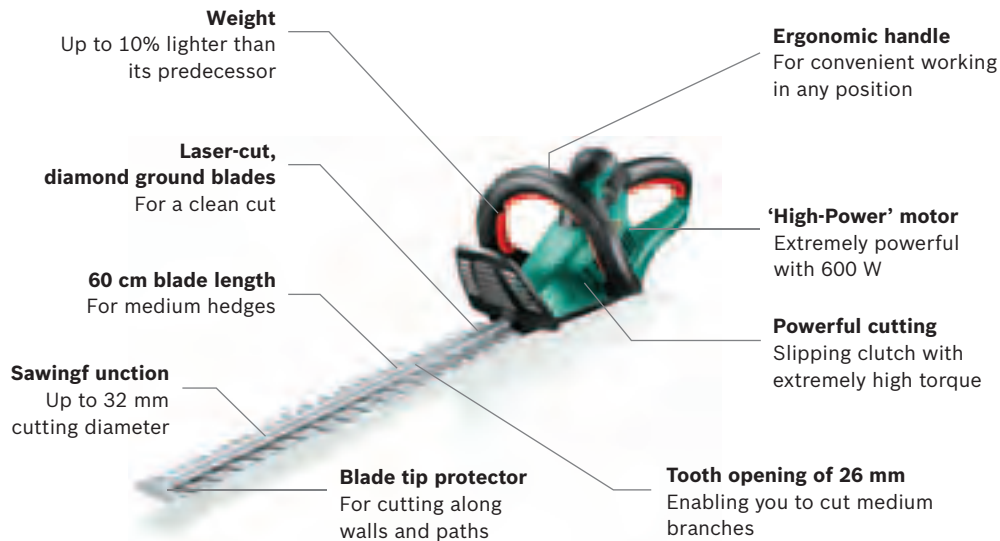

Optimum handling
Well-balanced design makes it up to 15% lighter than predecessors.

Easy-to-use
See-through hand guard, soft grip handle and multiple switching positions ensure safer and more comfortable cutting.

Maximum performance
700 W motor and a newly-designed blade with sawing function and 34 mm tooth opening.

AHS 60-26 hedgecutter.

Less weight and more power, ideal for mid-sized hedges.

This nifty hedgecutter weighs up to 10% less than previous models – so it takes the strain off your arms and back. With its multi-position handle and compact size, the AHS 60-26 takes the sweat out of handling medium-sized hedges. **Also available with different blade lengths – see pages 34–35.**

Blade tip protector
For easy cutting along the edges of walls and paths.

AHS 60-16 hedgecutter.

Lightweight and powerful for convenient hedgecutting.

This compact, lightweight hedgecutter is a true gem that's perfect for small to medium hedges. It is ergonomically designed to be comfortable to use in any position. Its high speed motor and powerful 16 mm tooth opening give you outstanding cutting performance. Which all means that tidying up your hedge takes a lot less effort.