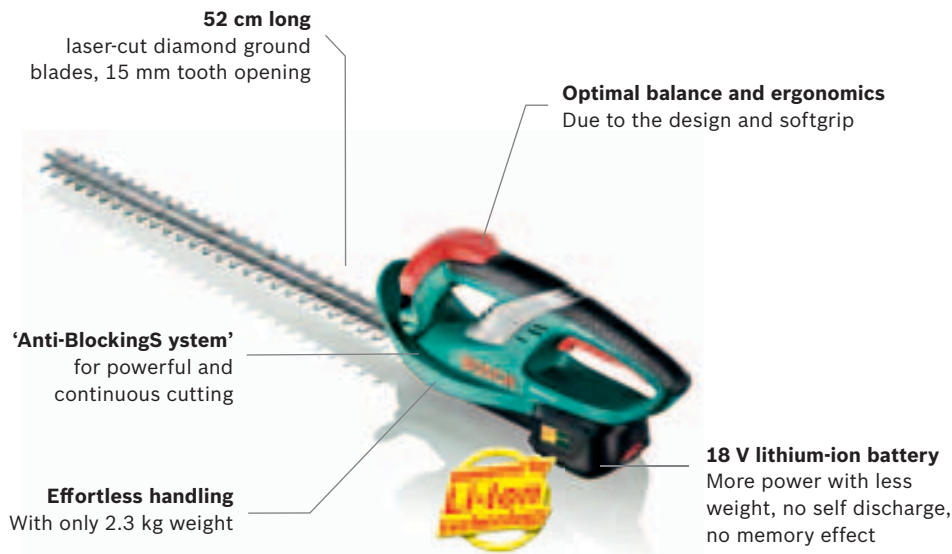

Always ready to use

Lithium-ion powered tool with integrated battery status indicator delivers up to 100 mins run time.

AHS 54-20 LI cordless hedgecutter.

Cordless mobility and maximum power.

This cordless hedgecutter makes work easier for you. Thanks to its lithium-ion technology, it's durable and is not dependent on a plug socket. It weighs only 3.5 kg and is ergonomically balanced. This means you can cut in any position without getting tired. Its 'Anti-Blocking System' and diamond ground steel blade guarantee a powerful cut.

Cordless freedom
No more having to untangle the cable or risking cutting through it.

ANTI-BLOCKING SYSTEM

Powerful
Where other hedgecutters stop working, 'Anti-Blocking System' ensures a continuous cutting performance.

This cordless hedgecutter ends the hassle of untangling and the risk of cutting the cable. Ergonomically balanced and weighing only 2.3 kg, it enables you to cut in any position with minimum effort. Its 'Anti-Blocking System' ensures a continuous cutting performance. **Also available with different blade lengths – see pages 34–35.**