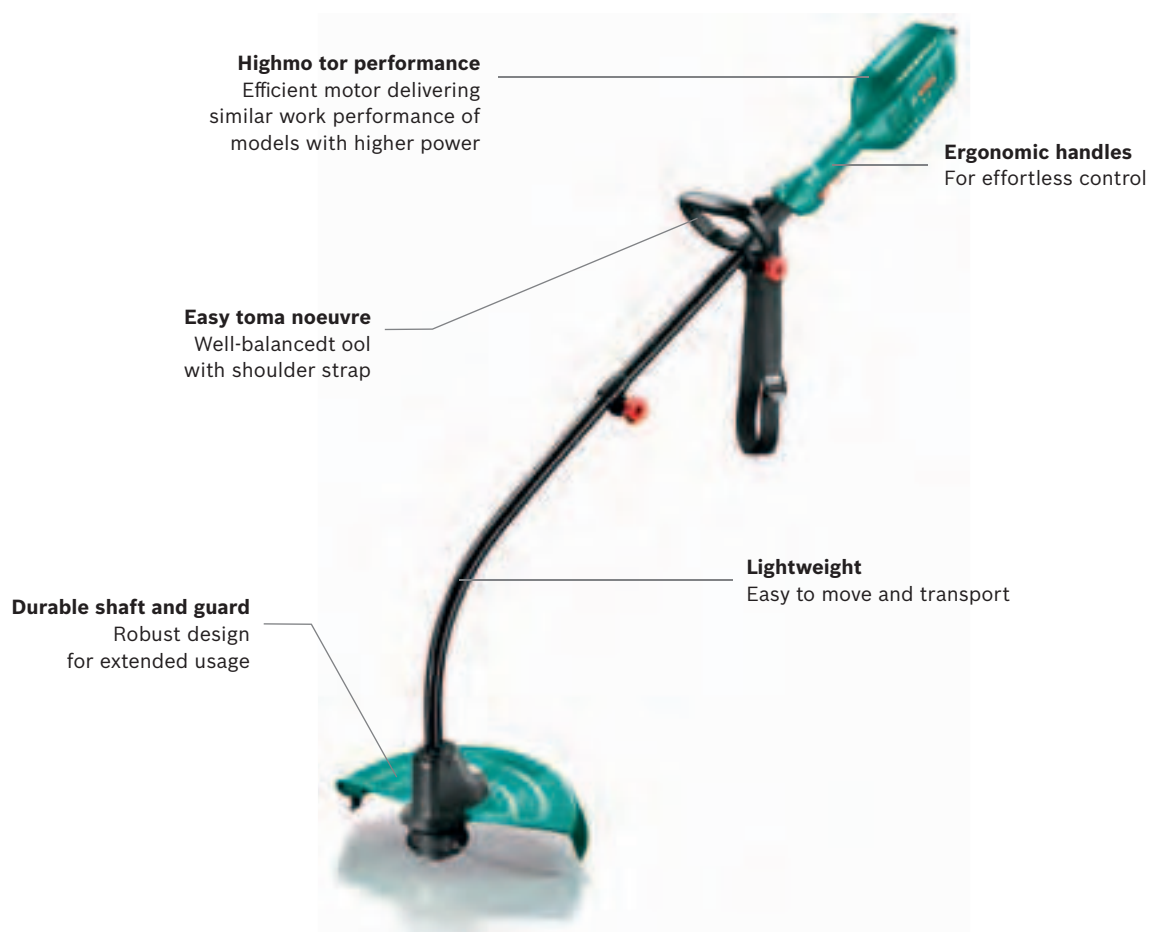

Compact and lightweight

Only 500 g for comfortable use. For extra convenience, use with the telescopic handle accessory that is height-adjustable.

Powerful

Ensure continuous cutting through dense grass thanks to the electronic anti-stall device 'Anti-Blocking System'.

POWERFUL

Powerful
600 W and 1.6 mm thick line ideal for cutting overgrown grass.

VERSATILE

Versatile
Provides easy access to slopes and confined areas.

ERGONOMIC

Ergonomic
Ergonomic design and shoulder strap for easy handling and operation.