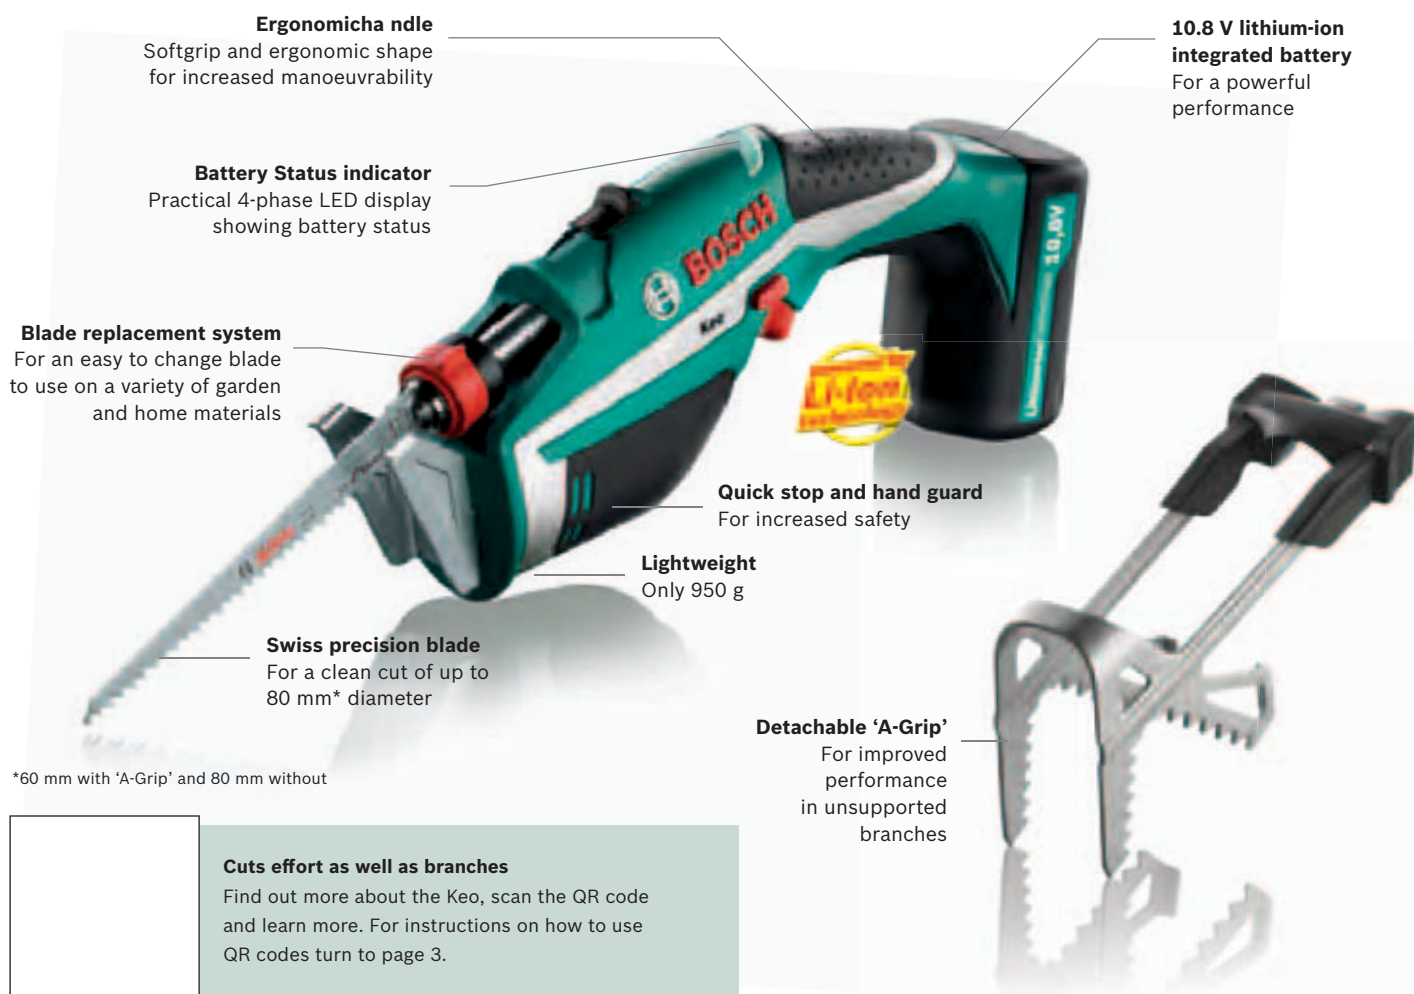

Strong performance

'Power-Blade System' for powerful pruning with a cutting diameter of up to 14 mm.

Always ready to use

Lithium-ion battery technology with no memory effect and no self-discharge. Delivers up to 500 cuts of 9 mm soft wood with one battery charge.

Keo cordless garden saw.

Cuts effort as well as branches.

The Keo garden saw can be effortlessly operated single-handedly thanks to the innovative 'A-Grip' feature, which supports branches so you don't have to use your second hand. With low vibration, low noise and variable speed trigger, the Keo garden saw offers optimal user comfort whilst always ensuring a powerful and fast cutting experience, thanks to its precision Swiss blade.

Effortless cutting

Versatile help around house and garden. Cuts branches up to 80 mm with the push of a trigger. Delivers up to 30 cuts of 6 cm diameter or up to 190 cuts of 1.5 cm diameter per battery charge.