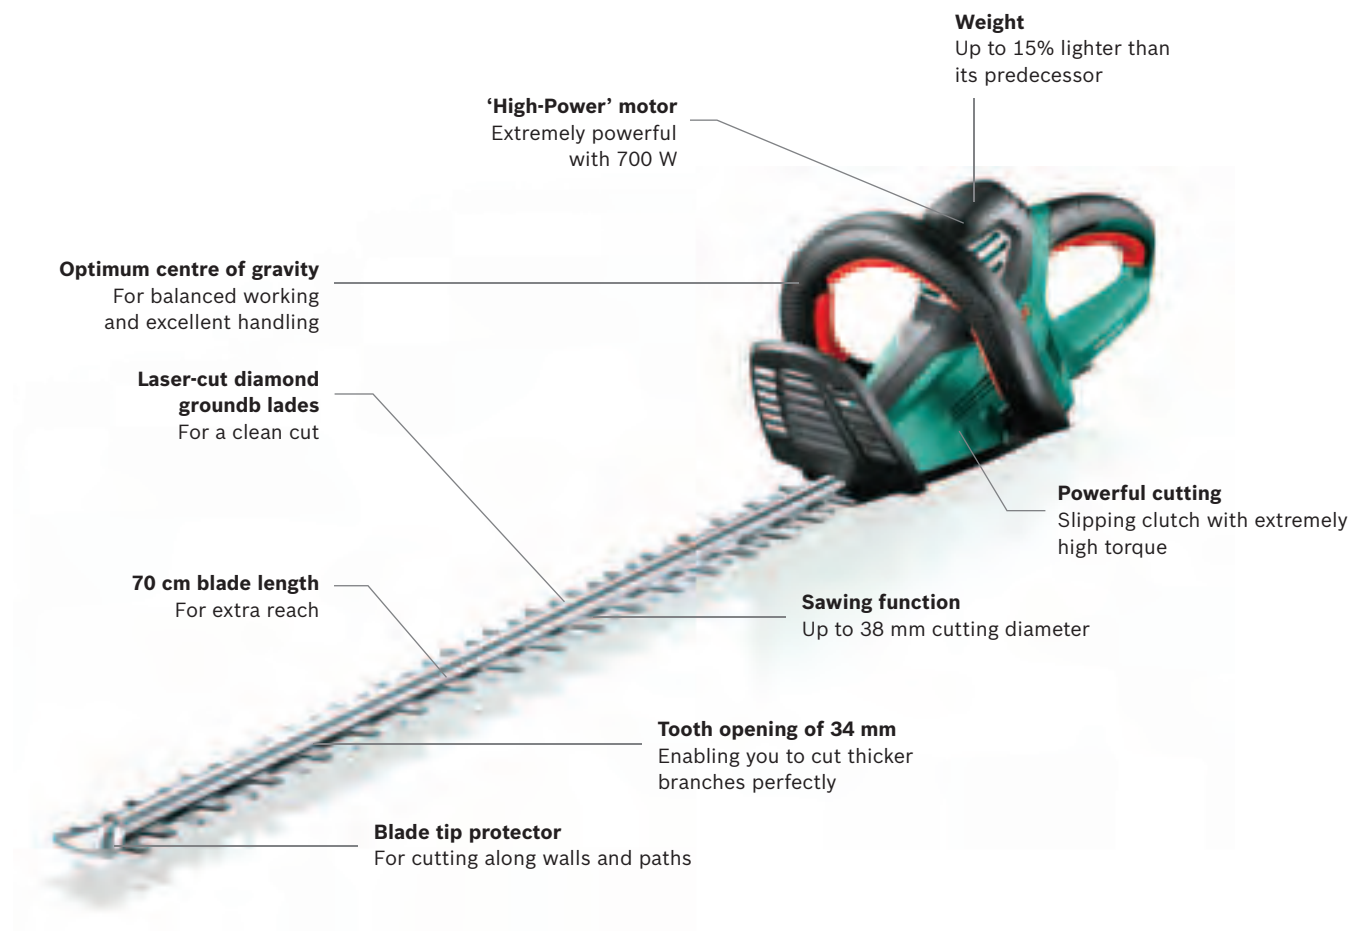

Cordless freedom

No more having to untangle the cable or risking cutting through it.

10.8 V LI BATTERY

Always ready to use.

Battery interchangeable with other 10.8 V Bosch lithium-ion tools.

AHS 70-34 hedgecutter.

Optimum handling
Well-balanced design makes it up to 15% lighter than predecessors.

Easy-to-use
See-through hand guard, soft grip handle and multiple switching positions ensure safer and more comfortable cutting.