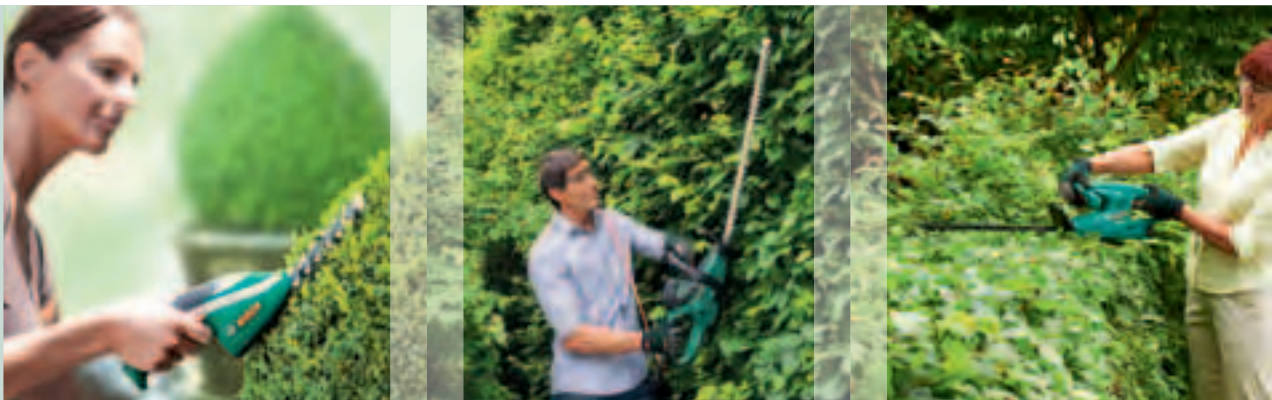

In good shape.

The best tools for cutting.

Shrubs and hedges can be very easy to maintain. Regular cutting is by far the most important way of looking after them.

It is essential that you choose the right tools to do this. The **Isio cordless shrub shear** is a great choice for creative shaping of topiary, small leafed plants such as box trees, yew trees and privets.

The **ASB 10.8 LI cordless shrub shear** is powerful, while still compact and lightweight for ultimate agility. You'll find the ASB shrub shear the perfect tool for shaping your shrubs just the way you want them.

Both the **Isio** and **ASB** benefit from the innovative 'Anti-Blocking System' which virtually prevents all chance of stalling.

A complete range of **cordless and corded hedgecutters** are available for maintaining your hedges.

Cordless hedgecutters offer more freedom of movement and remove the risk of cutting through a cable. Our new cordless lithium-ion hedgecutters with 'Anti-Blocking System' are compact and lightweight for effortless hedgecutting of smaller and younger hedges.

Choose the required tooth opening based on the branch thickness of your hedge. When doing so, remember that a hedge will grow. If in doubt, it is best to choose the next tooth opening up. The height and depth of the hedge determine the optimum blade length.

An overview of the complete range of Bosch shrub and hedge care products can be found on pages 34–35.