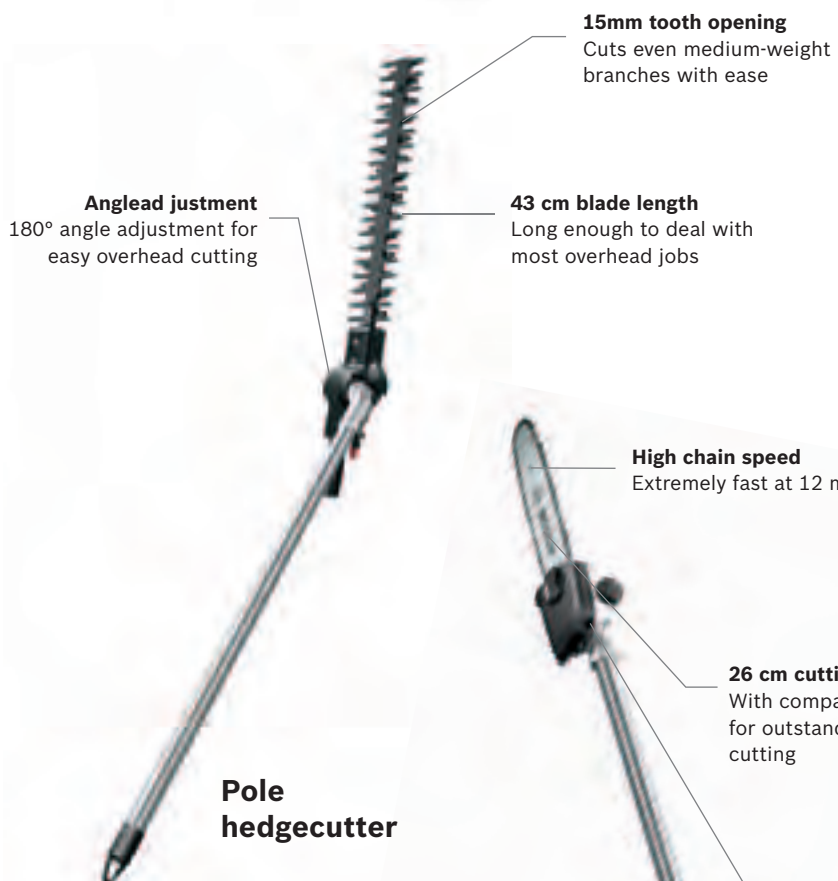

POWERFUL

Powerful
1000 W motor delivers outstanding cutting performance.

VERSATILE

Versatile
Tackle trimming, tree pruning and hedgecutting with just one tool.

Tube Cover
With hook for easy storage

Heavy-duty trimmer

EFFICIENT

Heavy-duty trimmer
3.5 mm thick cutting sticks for powerful trimming

Angle adjustment
180° angle adjustment for easy overhead cutting

15mm tooth opening
Cuts even medium-weight branches with ease

43 cm blade length
Long enough to deal with most overhead jobs

CONVENIENT

Pole hedgecutter
180° blade rotation for adapting blade to any work situation

High chain speed
Extremely fast at 12 m/s

26 cm cutting length
With compact chain design for outstanding overhead cutting