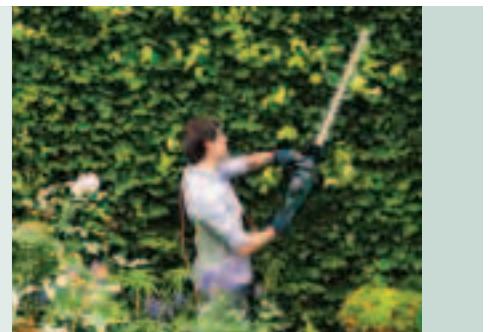

Optimum handling
Well-balanced design makes it up to 15% lighter than predecessors.

Easy-to-use
See-through hand guard, soft grip handle and multiple switching positions ensure safer and more comfortable cutting.