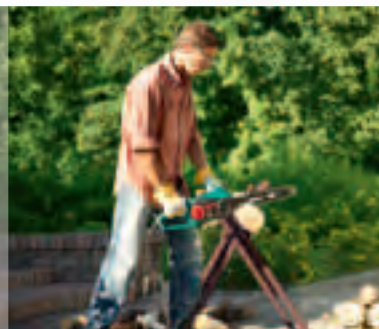

Top performance

The high torque 1800 W motor delivers optimum power and a fast chain speed.