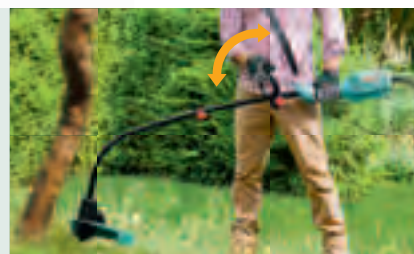

Always ready to use

Lithium-ion powered tool with integrated battery status indicator and 3.5 hours charge time.

ART 35 heavy duty trimmer.

Versatile grass trimming for stubborn growth.

For areas with stubborn growth, the ART 35 is ideal for heavy duty trimming. Its powerful 600 W motor enables fast trimming without blockages and the 1.6 mm cutting line lets you cut thicker, tougher grass and weeds. The ART 35 has an adjustable second handle to let you undertake grass trimming with ease, whilst the shoulder strap makes sure you're well balanced for comfortable trimming. This trimmer has been ergonomically designed to help you tackle hard to reach areas of the garden and the durable materials ensure a long service life. **For our full range of corded grass trimmers please see page 22.**

POWERFUL

Powerful
600 W and 1.6 mm thick line ideal for cutting overgrown grass.

VERSATILE

Versatile
Provides easy access to slopes and confined areas.

ERGONOMIC

Ergonomic
Ergonomic design and shoulder strap for easy handling and operation.

ART 26 LI cordless grass trimmer.

Cordless power up to 1000 metres.

With a Bosch cordless grass trimmer, you'll be able to edge for up to a kilometre on a single charge, with no need for cables. Its blade system gives you a 26 cm cutting diameter, while its plant protector ensures precision trimming around fragile plants. The telescopic handle lets you adjust the trimmer to a perfect height, and the softgrip and large safety switch make this piece of equipment really easy to handle.